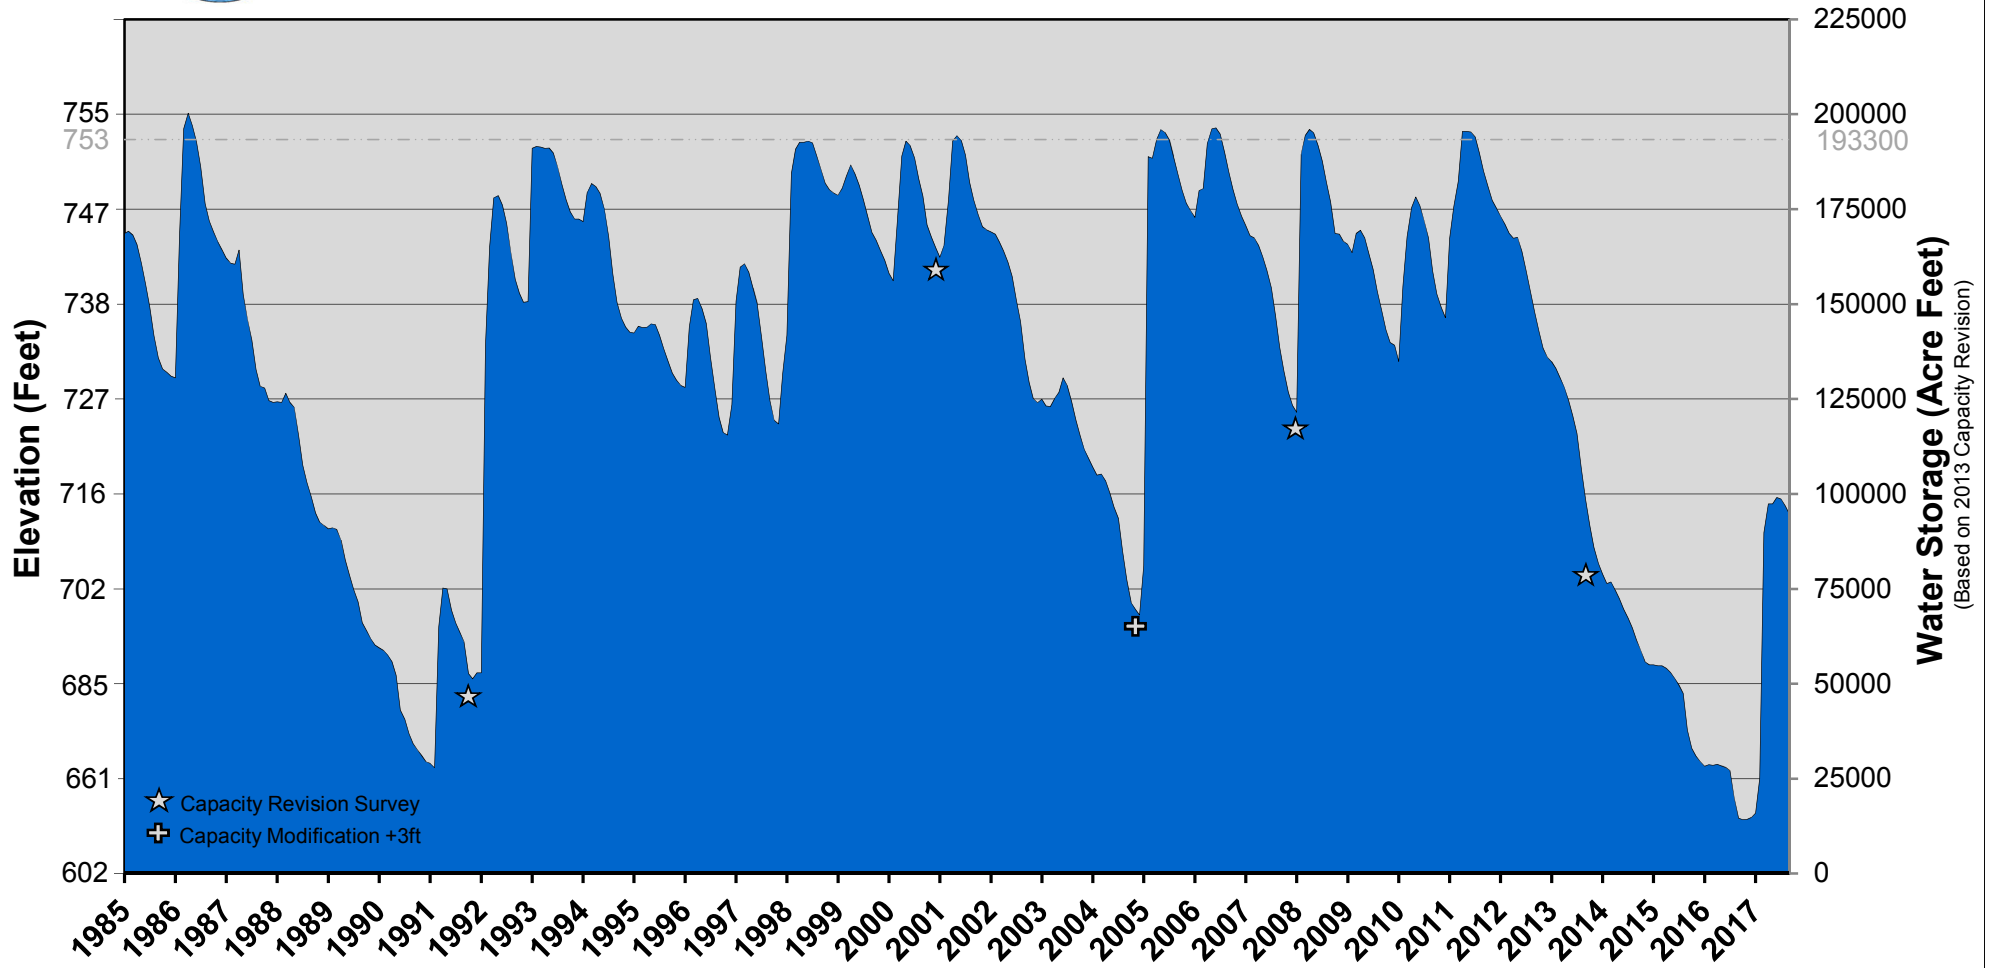

# Cachuma Reservoir - Historical Water Storage Levels

32 Years - 1985 to 2017  
(through August 1, 2017)

# Cachuma Reservoir - Historical Water Storage Levels

58 Years - 1959 to 2017

(through August 1, 2017)