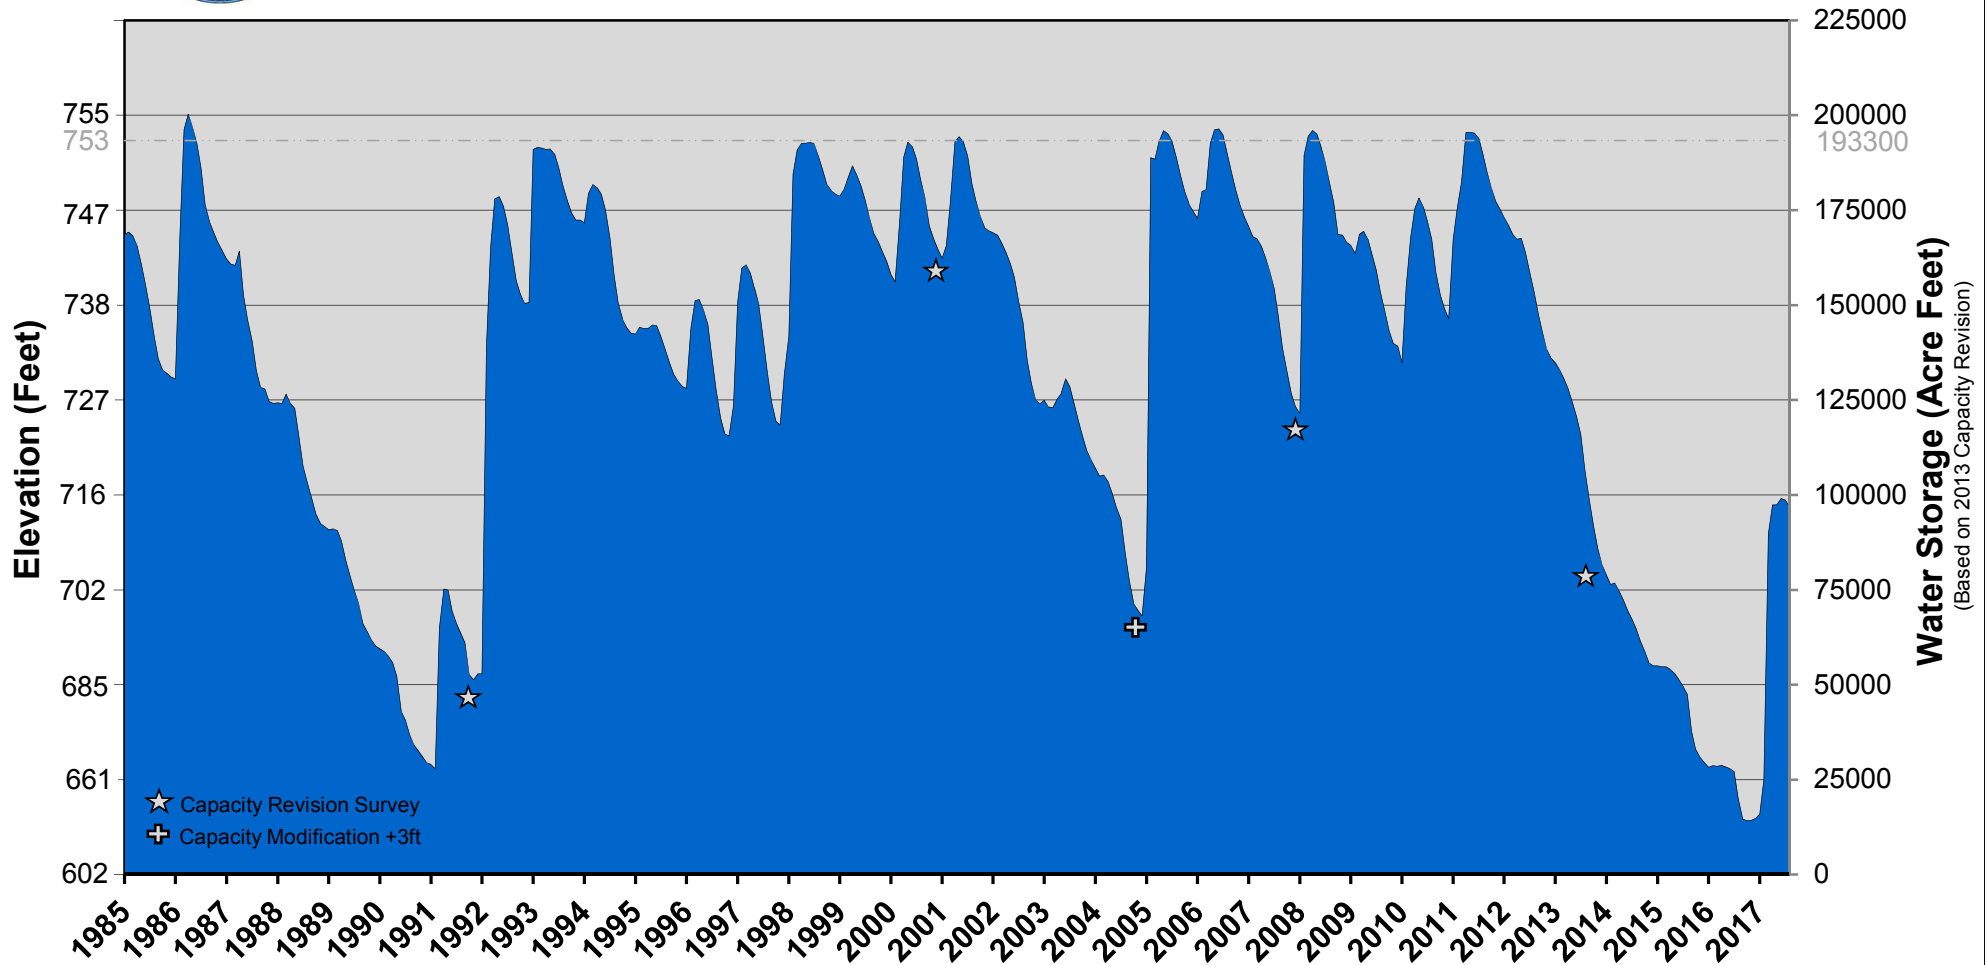

Cachuma Reservoir - Historical Water Storage Levels

32 Years - 1985 to 2017

(through July 1, 2017)

Cachuma Reservoir - Historical Water Storage Levels

58 Years - 1959 to 2017
(through July 1, 2017)