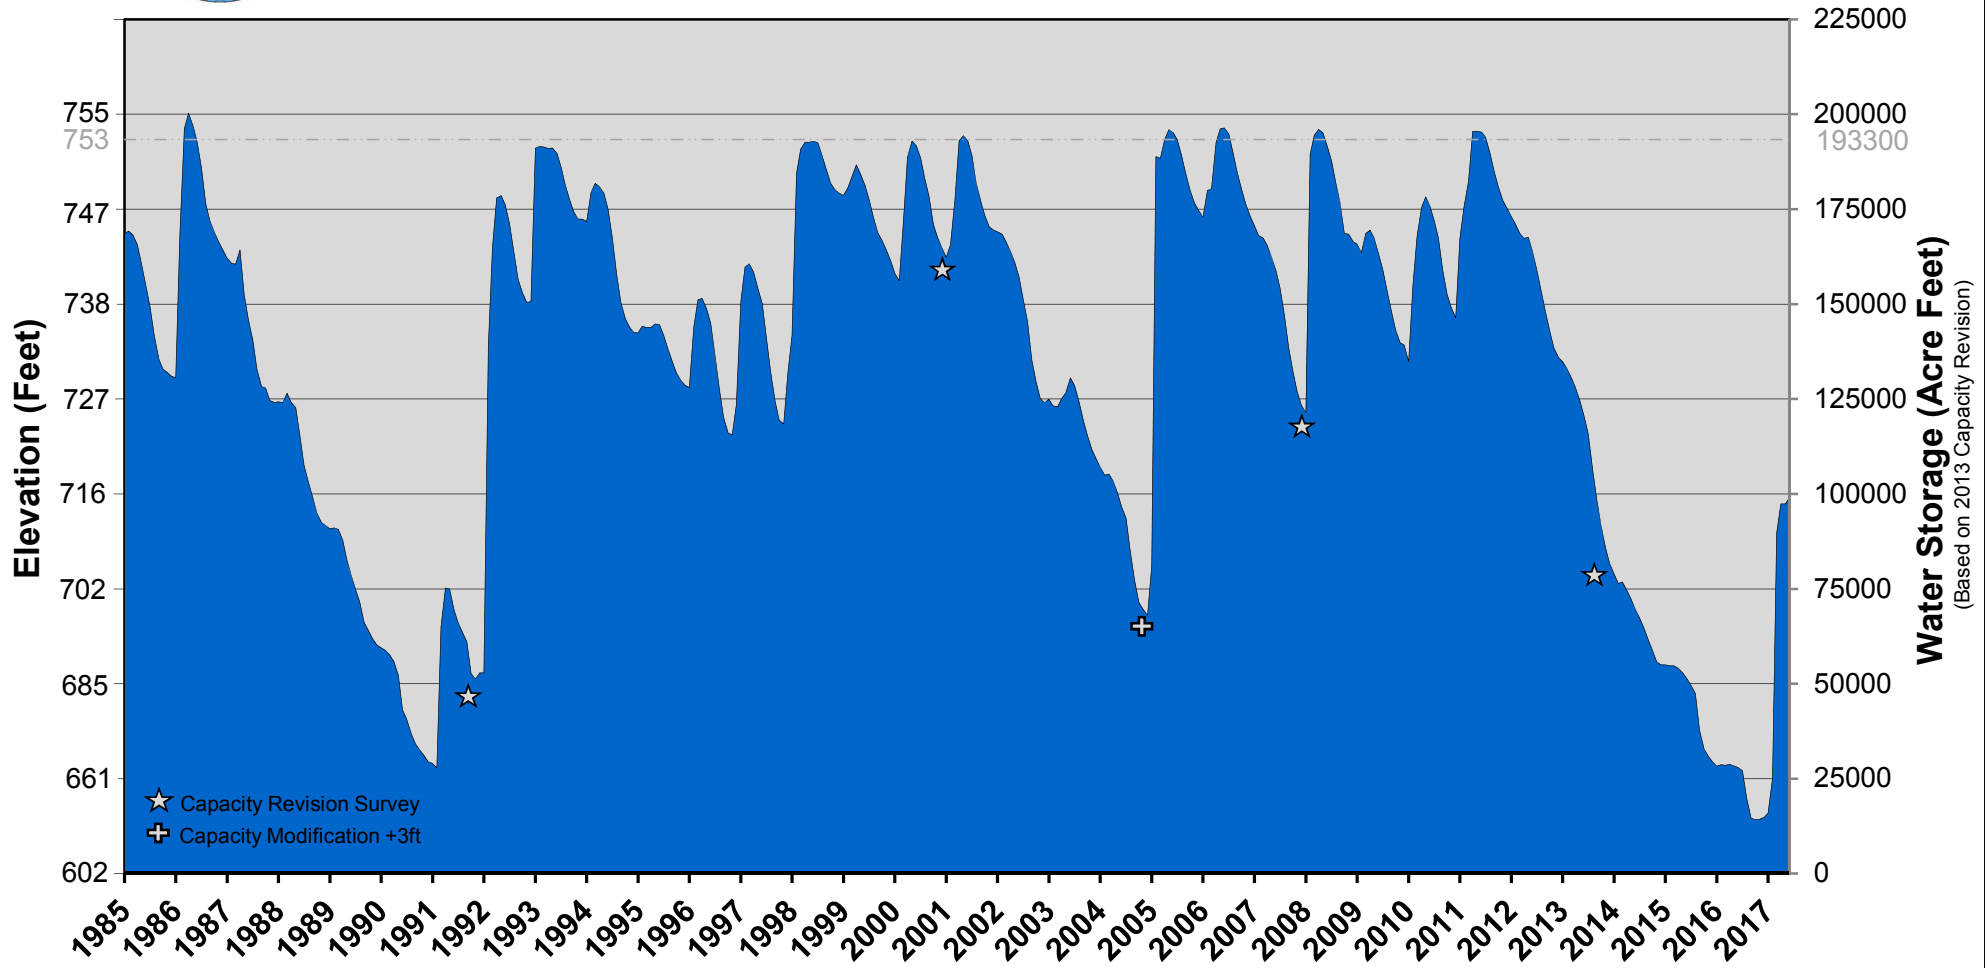

Cachuma Reservoir - Historical Water Storage Levels

32 Years - 1985 to 2017
(through May 1, 2017)

Cachuma Reservoir - Historical Water Storage Levels

58 Years - 1959 to 2017

(through May 1, 2017)